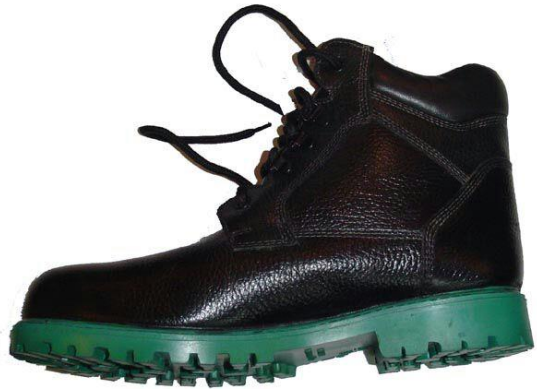

# ROCKER

- Upper- Genuine Leather(SPLIT)
- Sole- PU -Single Density
- Lining- Black (Skin Fit)| Inner Lining- Non woven
- Fitting- Nickel Eyelet
- Steel Toe- Yes
- Steel Mid Sole- Yes (APD)
- Insole- better insole
- Socks- molded socks
- Stitching- Grey 6 Ply
- Collar- Syenthic PU Leather
- Laces- Flat black Grey
- Warranty- 6 Months
- Color- Black
- Size- 38 to 45
- Origin- INDIA
- Packaging- Cartons
- Branding- Street Cobbler

# TORNADO

- Upper- Genuine Suede Leather(SPLIT)
- Sole- PU -Single Density
- Lining- Black (Skin Fit)|
- Inner Lining- Non woven
- Fitting- Loopi
- Steel Toe- Yes
- Steel Mid Sole- Yes (APD)
- Insole- better insole
- Socks- molded socks
- Stitching- White 6 Ply
- Collar- Leather
- Laces- Flat black /white
- Warranty- 6 Months
- Color- Black
- Size- 38 to 45
- Origin- INDIA
- Packaging- Cartons
- Branding- Street Cobbler

# URANIUM

- Upper- Genuine Suede Leather(SPLIT)
- Sole- PU -Single Density
- Lining- Black (Skin Fit)|
- Inner Lining- Non woven
- Fitting- Loopi
- Steel Toe- Yes
- Steel Mid Sole- Yes (APD)
- Insole- better insole
- Socks- molded socks
- Stitching- Grey 6 Ply
- Collar- Leather
- Laces- Flat black Grey
- Warranty- 6 Months
- Color- Black
- Size- 38 to 45
- Origin- INDIA
- Packaging- Cartons
- Branding- Street Cobbler

# NITRILE

- Upper- Genuine Leather(SPLIT)
- Sole- PU -Single Density
- Lining- Black (Skin Fit)|
- Inner Lining- Non woven
- Fitting- Nickel D
- Steel Toe- Yes
- Steel Mid Sole- Yes (APD)
- Insole- better insole
- Socks- molded socks
- Stitching- Gray6 Ply
- Collar- Leather
- Laces- Flat black
- Warranty- 6 Months
- Color- Black
- Size- 38 to 45
- Origin- INDIA
- Packaging- Cartons
- Branding- Street Cobbler