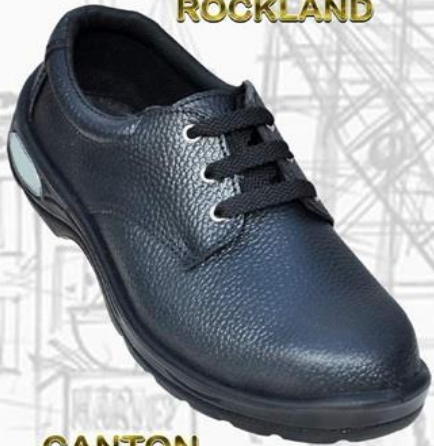

# ROCKLAND, BARRIER, CANTON

SHOES

**ROCKLAND**

**BARRIER**

**CANTON**

PRODUCT DETAILS:

SIZE AVAILABLE : 5 TO 10 / 39 TO 44

UPPER : REAL LEATHER

SOLE : PU

- Upper- Genuine Leather(SPLIT)
- Sole- PU -Single Density
- Lining- Black (Skin Fit)|
- Inner Lining- Non woven
- Fitting- Nickel Eyelet/D
- Steel Toe- Yes
- Steel Mid Sole- Yes (APD)
- Insole- better insole
- Socks- molded socks
- Stitching- Black/Orange/Gray 6 Ply
- Collar- Leather
- Laces- Flat black /Grey/Orange
- Warranty- 6 Months
- Color- Black
- Size- 38 to 45
- Origin- INDIA
- Packaging- Cartons
- Branding- Street Cobbler